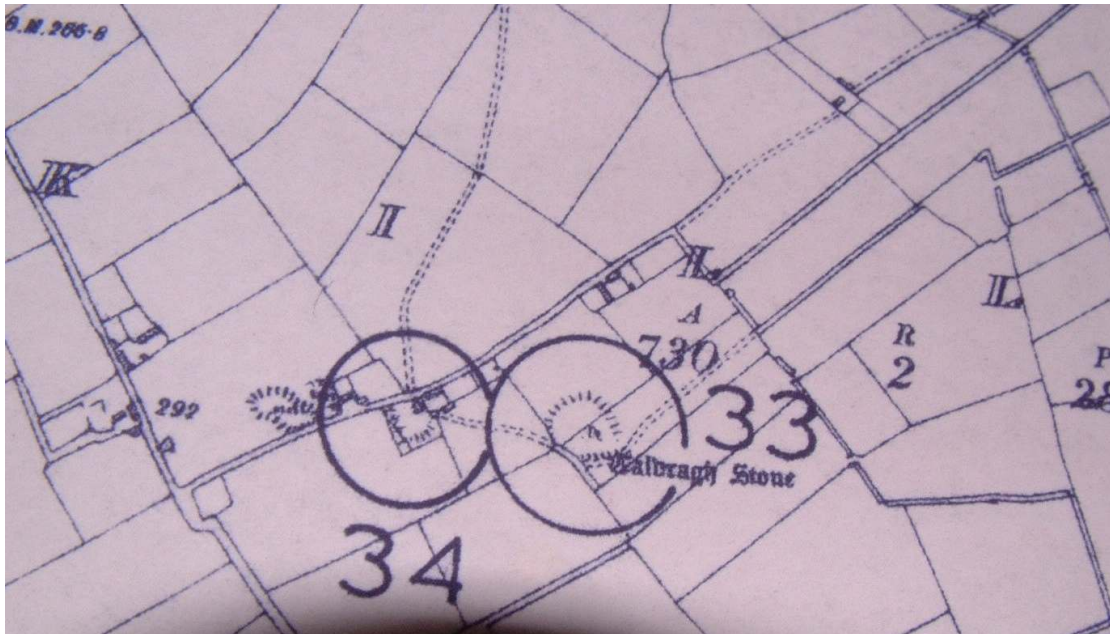

County Longford Graveyard Inventory

Name of Fieldworker & Date of Audit	Jimmy Lennon: July 2005
Name of Graveyard	'Caldragh'
Dedication	None
Townland	Killeen
Parish	Legan
Diocese	Ardagh & Clonmacnoise
County	Longford
Nearest National Primary National Secondary or Regional Road	N55
Current Status	N/A
Graveyard Description	N/A
Denomination	N/A
Place of Worship	No
Pattern Day	N/A
Owner	Private lands.
Number of inscribed memorials	N/A
Date of oldest inscription	N/A
Date of latest inscription	N/A
Access:	Private.
Access Form	Grass
Gateways & Stiles	Farm gate
Wheelchair Access	N/A
Parking Space	N/A
Pathways	N/A
Boundary condition	N/A
Terrain	N/A
Growth of vegetation	N/A
Overall condition	Fair, but ESB transformer mounted in the middle of the site.
Historical Ruins or Artefacts	Ancient Burial Ground. Inscribed slab removed from the site by The Board of Works many years ago.
Directional Signage and its condition	None
Information Panels and their condition	None
Signs of vandalism	None
RMP Number	LFO20 – 3301. Children's Burial Ground
RPS Number	Not listed
Caretaker & contact number	N/A
Graveyard Committee & contact number	N/A
Clergy & contact number	N/A
Burial registers & their location and dates	N/A
Memorial inscription documentation	N/A
Location of transcripts	N/A
Published references & location	<i>History of the County Longford</i> By James P. Farrell. 1891

Killeen Site

Site

RMP Map.