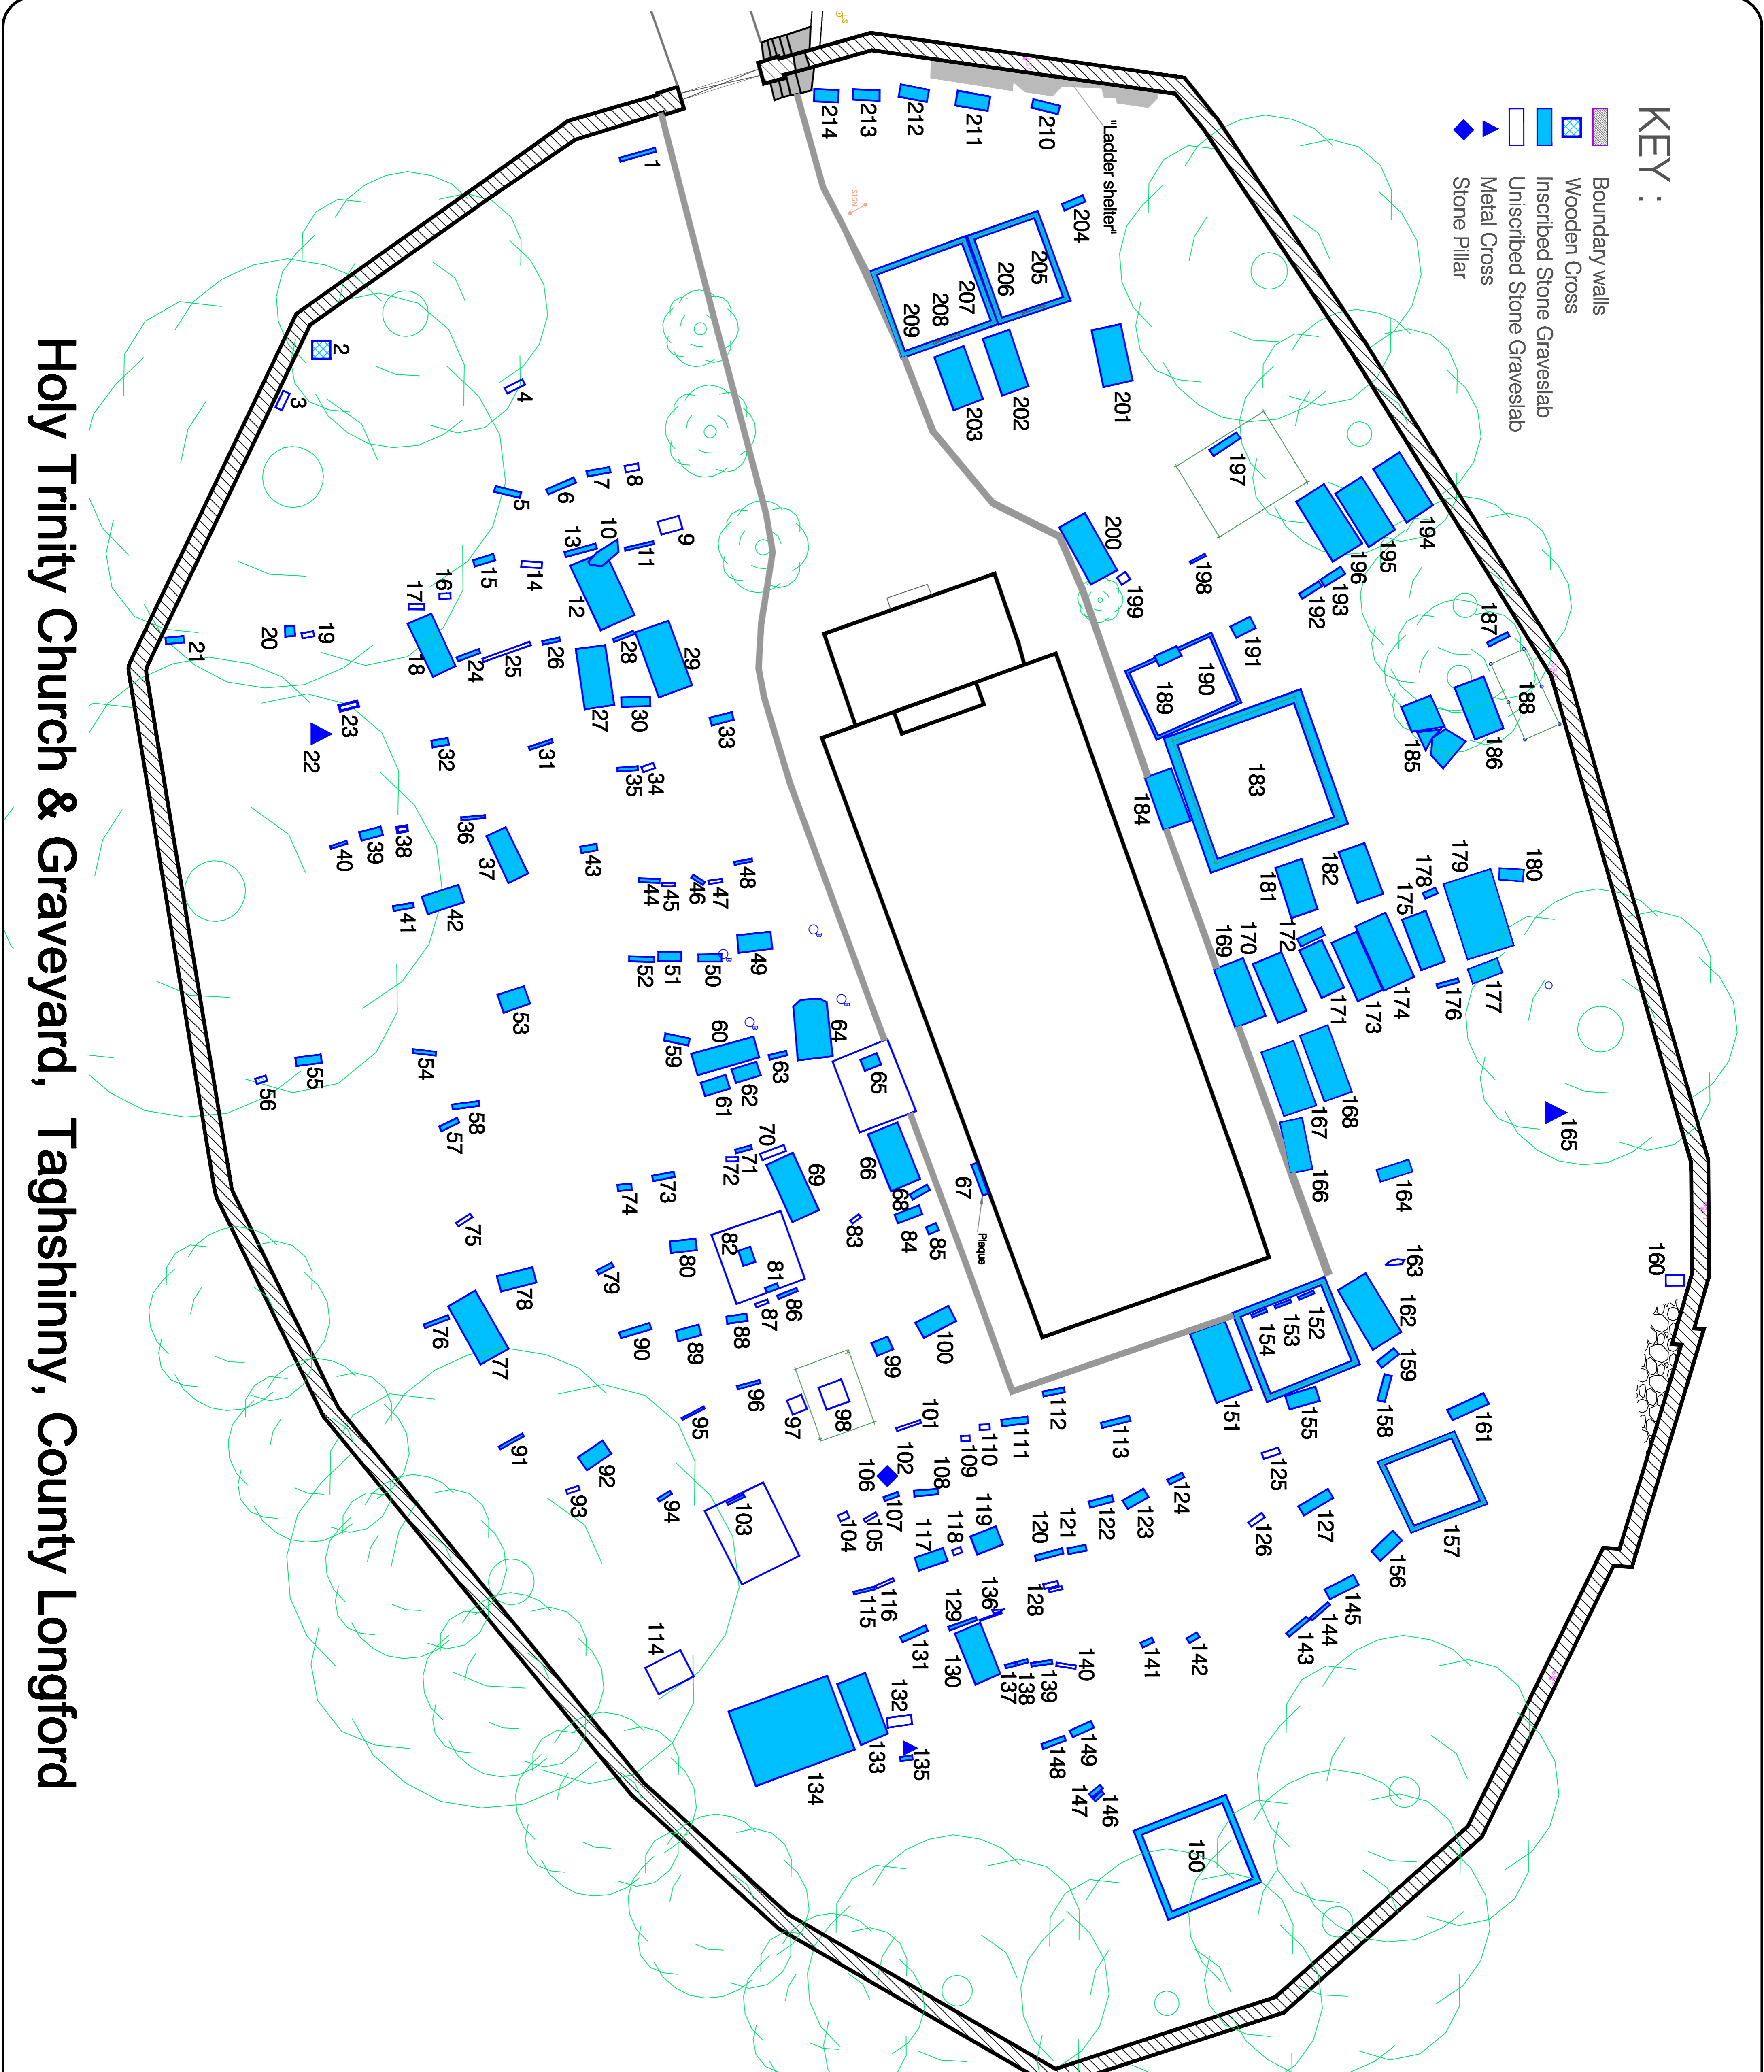

Holy Trinity Church & Graveyard, Taghshinny, County Longford

murphy
SURVEYS LTD

Longford County Council
Great Water Street
Longford
Tel. (043) 3946231
heritage@longfordcc.ie

Project : Holy Trinity Church & Graveyard
County Longford, Parish of Taghshinny
RMP LFO25097

Recorder : Jimmy Lannon

Scale : 1:1000@A1
1:200@A3

Date : 11.09.07