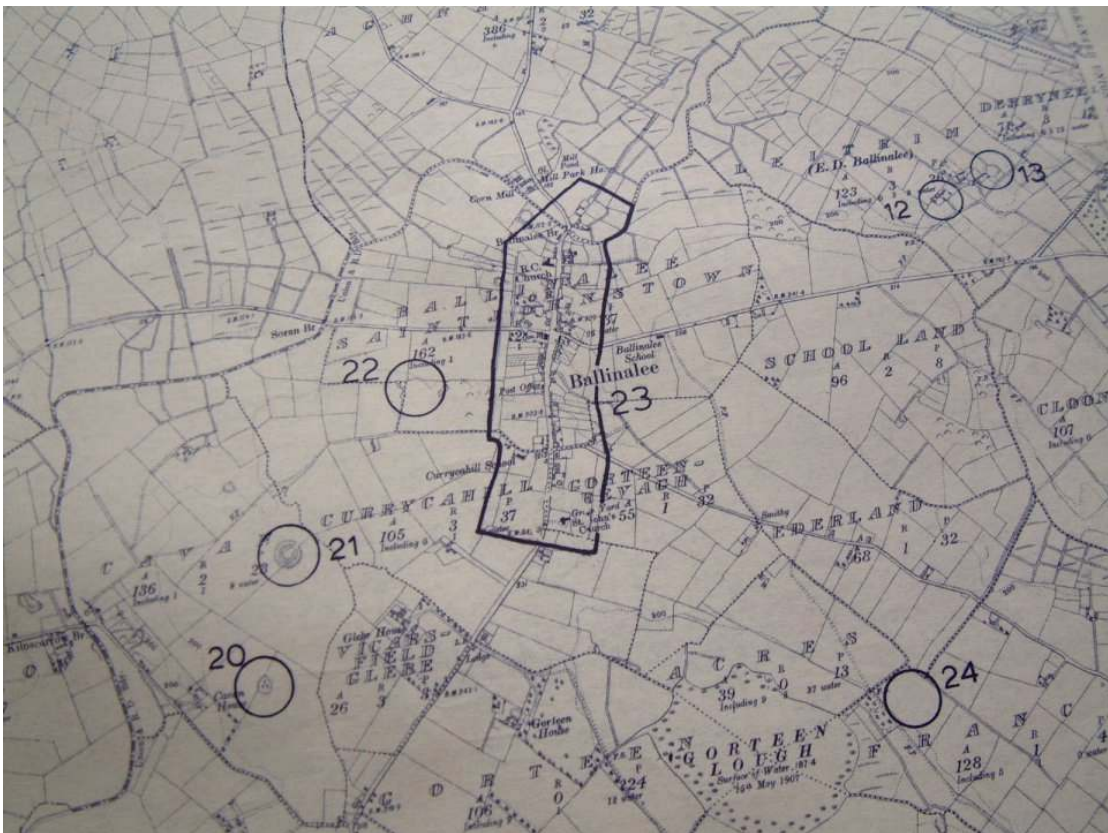

### *County Longford Graveyard Inventory*

Name of Fieldworker & Date of Audit	Jimmy Lennon: Sept 2005
Name of Graveyard	Bully's Acre
Dedication	None
Townland	Ballinalee Village
Parish	Clonbroney
Diocese	Ardagh & Clonmacnoise
County	Longford
Nearest National Primary National Secondary or Regional Road	R194
Current Status	Closed
Graveyard Description	Small area reputed burial ground of 1798 insurgents. 1 table tomb and one or two text inscribed stones, rest consist of un-inscribed grave markers
Denomination	Conflicting theories with regard to the origin of this site.
Place of Worship	No
Pattern Day	No
Owner	Not on LCC list although listed in 'Temporalities' unable to provide answer.
Number of inscribed memorials	3 (None legible)
Date of oldest inscription	N/A
Date of latest inscription	N/A
Access	Public
Access Form	Tar to gate
Gateways & Stiles	Gate blocked off.
Wheelchair Access	No
Parking Space	Limited (Designated)
Pathways	None
Pathways Condition.	N/A
Boundary Type	Hedge and wire fence.
Boundary condition	Poor
Terrain	Rugged
Growth of vegetation	Well mowed
Overall condition	Not bad except for the boundaries
Historical Ruins or Artefacts	Some are of the opinion that there was a church here
Directional Signage and its condition	None
Information Panels and their condition	Yes, good condition
Signs of vandalism	None
Recorded in Irish Church Temporalities Commission Report for Period 1869- 80	Yes
RMP Number	LFO09-02301 Graveyard Possible LFO09-02302 Graveyard Possible
RPS Number	Not Listed
Caretaker & contact number	No caretaker
Graveyard Committee & contact number	None

**Bully's Acre Cemetery, Ballinalee.**

**Grave Slab**

**Grave Markers**

Wall Plaque

RMP Map