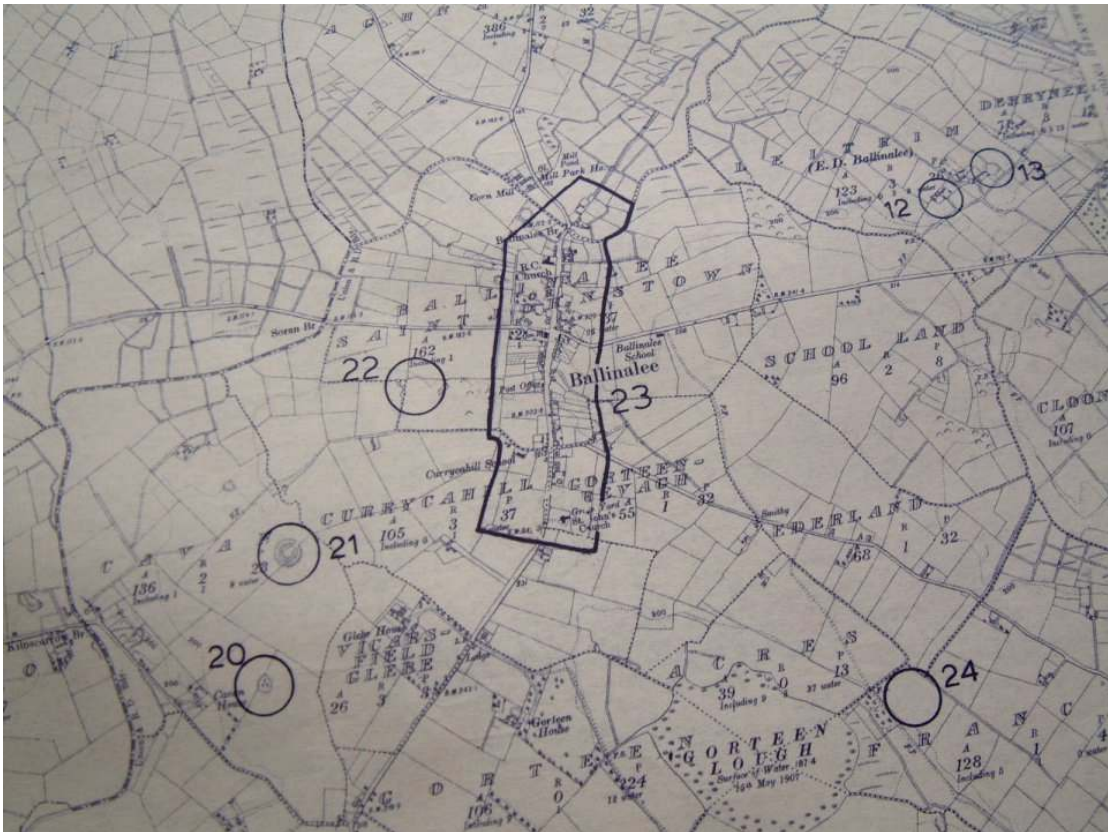

County Longford Graveyard Inventory

Name of Fieldworker & Date of Audit	Jimmy Lennon: July 2005
Name of Graveyard	Saint John's
Dedication	Saint John
Townland	Gorteenreevagh
Parish	Clonbroney
Diocese	Ardagh, Elphin & Kilmore. C of I
County	Longford
Nearest National Primary National Secondary or Regional Road	R194
Current Status	Open
Graveyard Description	C of I Church, Table, flat and upright memorials
Denomination	C of I
Place of Worship	Yes
Pattern Day	No
Owner	C of I
Number of inscribed memorials	87
Date of oldest inscription	<i>Forster, ref. to old Clonbroney; John Forster, Cloncoose died 29th April 1736</i>
Date of latest inscription	<i>Harry Ruske, Kilnacarrow died 25th July 2003</i>
Access	Private
Access Form	Tar to church entrance
Gateways & Stiles	Large wrought iron gate at entrance
Wheelchair Access	Limited
Parking Space	None designated
Pathways	None through Graveyard
Boundary Type	Stonewall next road, the rest consists of hedge with some mature timber and wire fence.
Boundary condition	Wire fence very poor in places.
Terrain	Flat
Growth of vegetation	No ivy, some very mature beech and yew trees
Overall condition	Good
Historical Ruins or Artefacts	None
Directional Signage and its condition	None
Information Panels and their condition	Yes, in good condition
Signs of vandalism	None
Recorded in Irish Church Temporalities Commission Report for Period 1869- 80	No
RMP Number	LFO09-02301 Graveyard Possible LFO09-02302 Graveyard Possible
RPS Number	Not listed
Caretaker & contact number	Name not provided by Rev. Catterall
Graveyard Committee & contact number	Mrs. Fiona McVitty. 043-23283
Clergy & contact number	Rev. Janet Catterall 043 46442

Saint John's Cemetery Ballinalee

Entrance Gate

Church

Section of Outer Boundary Wall.

RMP Map.